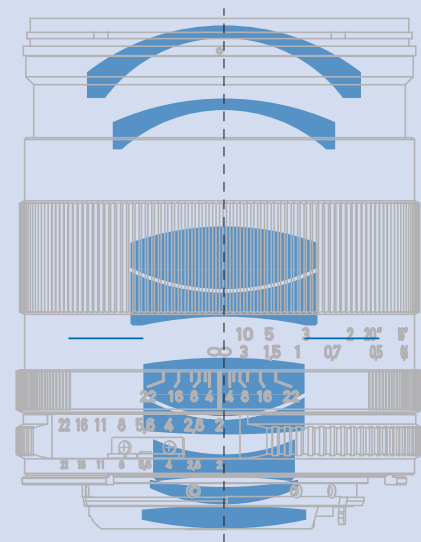

Carl Zeiss SLR Lenses

Distagon T* 2/35

The Versatile Reporter

This classic focal length with a moderate wide-angle perspective is perfectly suited for commercial, location and nature photography. The **Distagon T* 2/35** is designed to provide very high image quality over a wide range of apertures and focusing ranges. The fast f/2 aperture enables hand-held photography under difficult lighting conditions and the short focus rotation is well-suited for fast action photography. The **Distagon T* 2/35** is available with the F bayonet (ZF), K bayonet (ZK) and M42 (ZS) lens mounts and is designed for use with full-frame SLR and DSLR cameras. Combined with a DSLR with a 1.5 crop factor, the lens has an effective focal length of 53 mm and can be used as a standard focal length for a natural viewing perspective.

3 The new optical design with 9 lens elements ensures high imaging performance over the entire image area.

Photo: Michael Wartmann

The Versatile Reporter

Technical Specifications Distagon T* 2/35

Focal length	35 mm
Aperture range	f/2 – f/22 (1/2 stop intervals)
Number of elements/groups	9/7
Focusing range	0.3 m (0.98 ft) – ∞
Angular field* (diag./horiz./vert.)	62/53/37°
Coverage at close range	19 x 13 cm (7.5 x 5.1")
Image ratio at close range	1:5.3
Filter-thread	M 58 x 0.75
Length (with caps)**	97 mm (3.8")
Diameter**	64 mm (2.5")
Weight**	530 g (19 oz.)
Camera mounts	ZF (F bayonet) ZK (K bayonet) ZS (M42 screw mount)
Scope of delivery	Lens Shade included

*referring to 35 mm format

**dimensions and weight may vary according to the camera mount

Construction

Carl Zeiss AG
Camera Lens Division
D-73446 Oberkochen · Germany
www.zeiss.com/photo