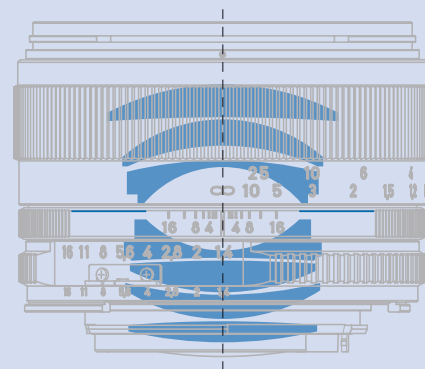

Carl Zeiss AG
Camera Lens Division
D-73446 Oberkochen · Germany
www.zeiss.com/photo